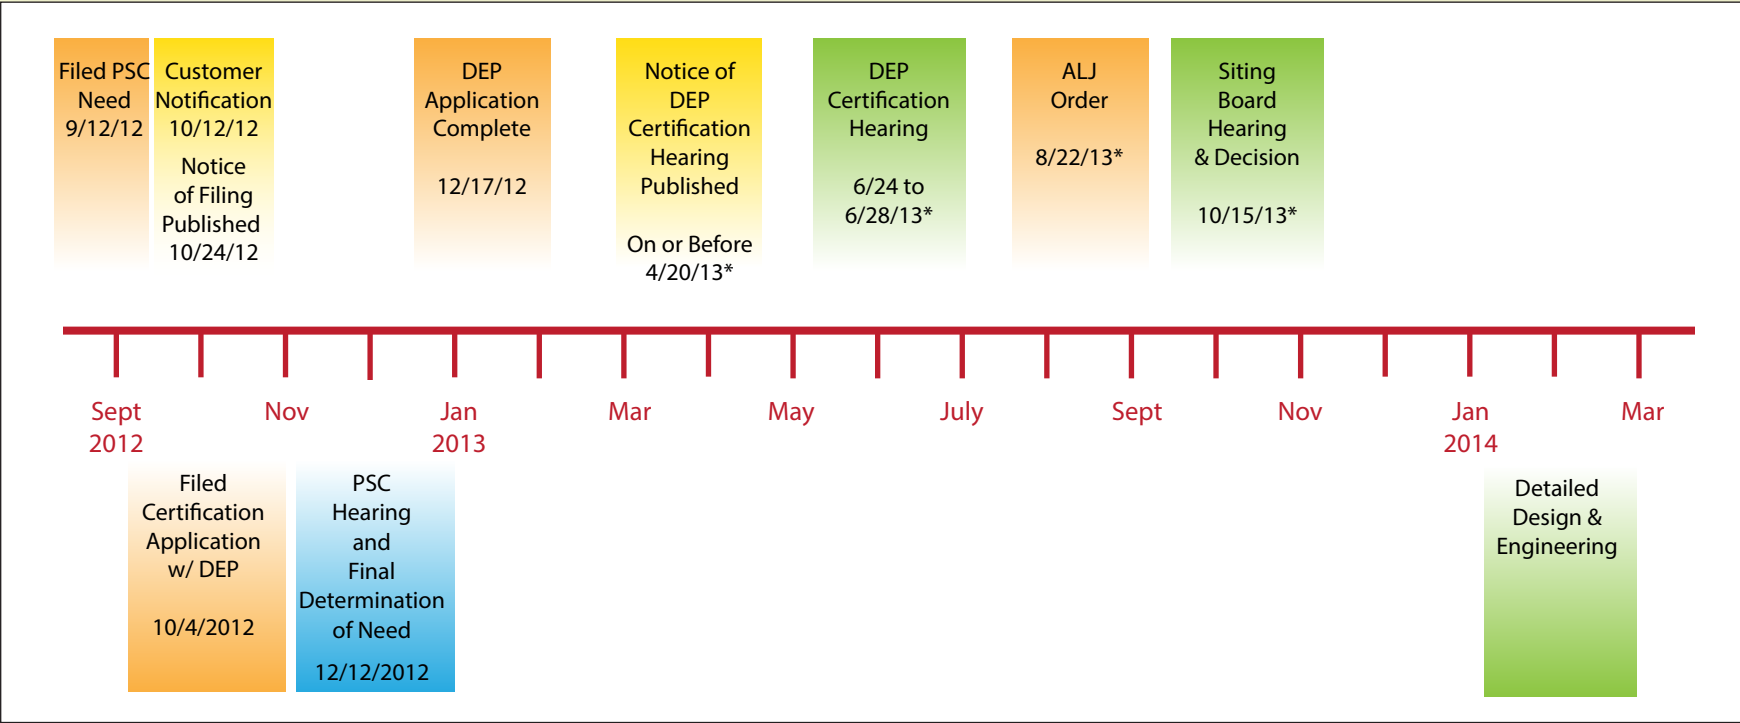

# Polk Power Station Expansion Timeline

\*Schedule is subject to change

**LEGEND**

	Information to Customers		Formal Process Steps
	Potential Customer Involvement		PSC Need Process

Up to date schedule can be found at: